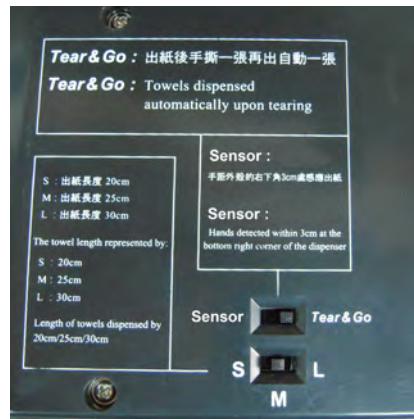

Product : 39 x 29.5 x 24.2 cm; 2 pcs/ctn

Carton : 64.5 x 42.5 x 28 cm; G.W. 10 kg; N.W. 8.0 kg

720 pcs / 20 ft container

AC input 6V 2A

**OPTION:** AC adaptor

operation indicator

Battery compartment  
( alkaline recommended )  
( " D " cell batteries not included )